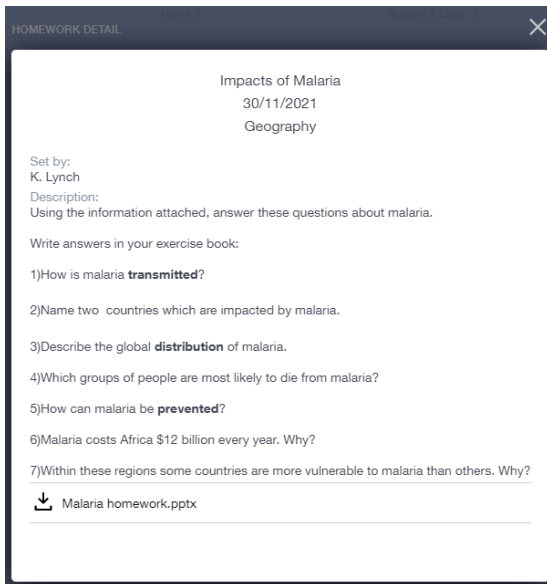

Once a piece of homework has passed its due date it moves from the 'Current' tab of the summary screen to the 'Past' tab and can be viewed there.

A video tutorial for students on homework in Edulink was produced and can be viewed here:

<https://vimeo.com/565507533/1609b8170e>

Timetable

Your child's school timetable can be viewed here.

Links

Useful links to websites are available from here.

This is just the beginning of our use of Edulink. We will be introducing more options and more information through the system over time and will communicate those fully to you.